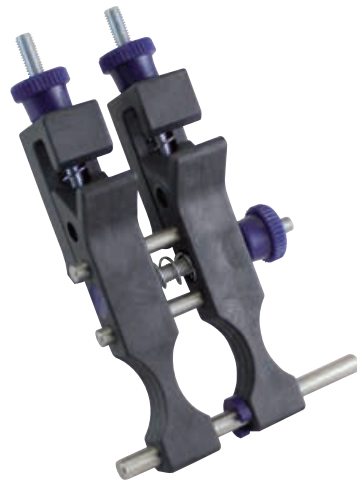

FZ01

Handy and lightweight for round belts up to \varnothing 10 mm and V-belts up to profile 10 (Z).

Highlights

- Fast, reliable and exceptionally precise connecting of PU and TPE profiles.
- Your choice for standard profiles!

Dimensions:

127x70x35 mm

Weight:

approx. 140 g

Description

Guiding clamp FZ01

Order No.

FBWFZ01